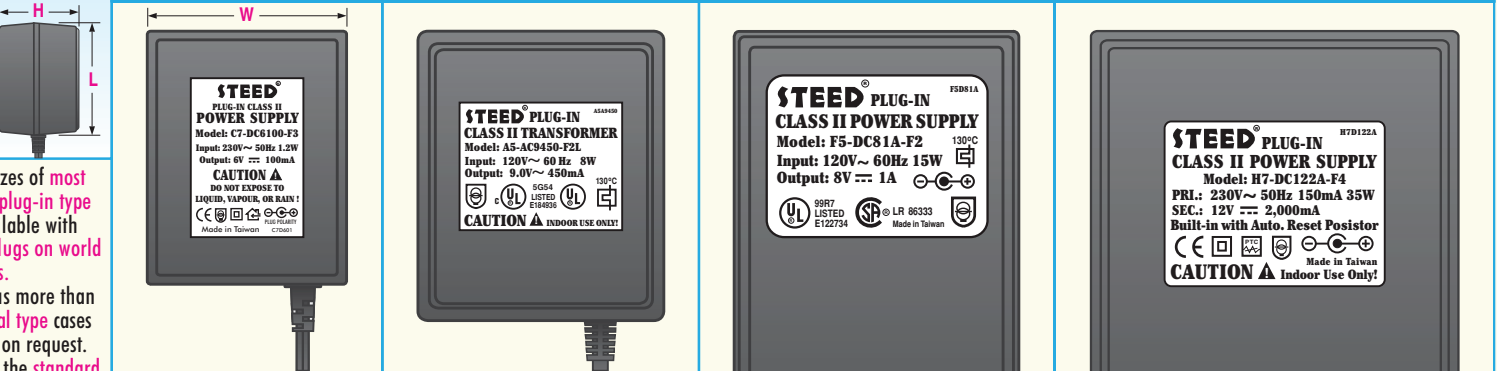

Class II Power Supply - Wall Plug in Version PK-PS Series

Please refer to "Model Number Designation" and Specify the "Input Order Code" when Ordering. Other types may available on request.

| South America | | Continental Europe | | Australia & N.Z. | | Germany / Europe | | North America | | | Australia & N.Z. | | British | | South Africa | |
|---------------|-----------|--------------------|-----------|------------------|-----------|------------------|-----------|---------------|-----------|-----------|------------------|-----------|-----------|-----------|--------------|-----------|
| | | | | | | | | | | | | | | | | |
| 220V | 230V | 220V | 230V | 230V | 240V | 220V | 230V | 115V | 117V | 120V | 230V | 240V | 230V | 240V | 220V | 230V |
| B6 | B7 | C6 | C7 | D7 | D8 | E6 | E7 | F3 | F4 | F5 | G7 | G8 | H7 | H8 | J6 | J7 |

| Standard Cases | Steed Case - 35 | Steed Case - 41 | Steed Case - 48 | Steed Case - 57 |
|----------------|------------------|-----------------|-----------------|-----------------|
| AC outputs | 0.3VA - 4.0VA | 3VA - 15VA | 6VA - 20VA | 12VA - 40VA |
| DC or BC units | 0.3VA - 3.0VA | 2VA - 9VA | 4VA - 18VA | 10VA - 30VA |
| RD units | 0.3VA - 2.0VA | 2VA - 5VA | 4VA - 12VA | 10VA - 20VA |
| Size WxLxHmm | 43 x 55.5 x 37.2 | 50.5 x 60 x 41 | 56 x 82 x 48 | 68 x 85 x 55.5 |